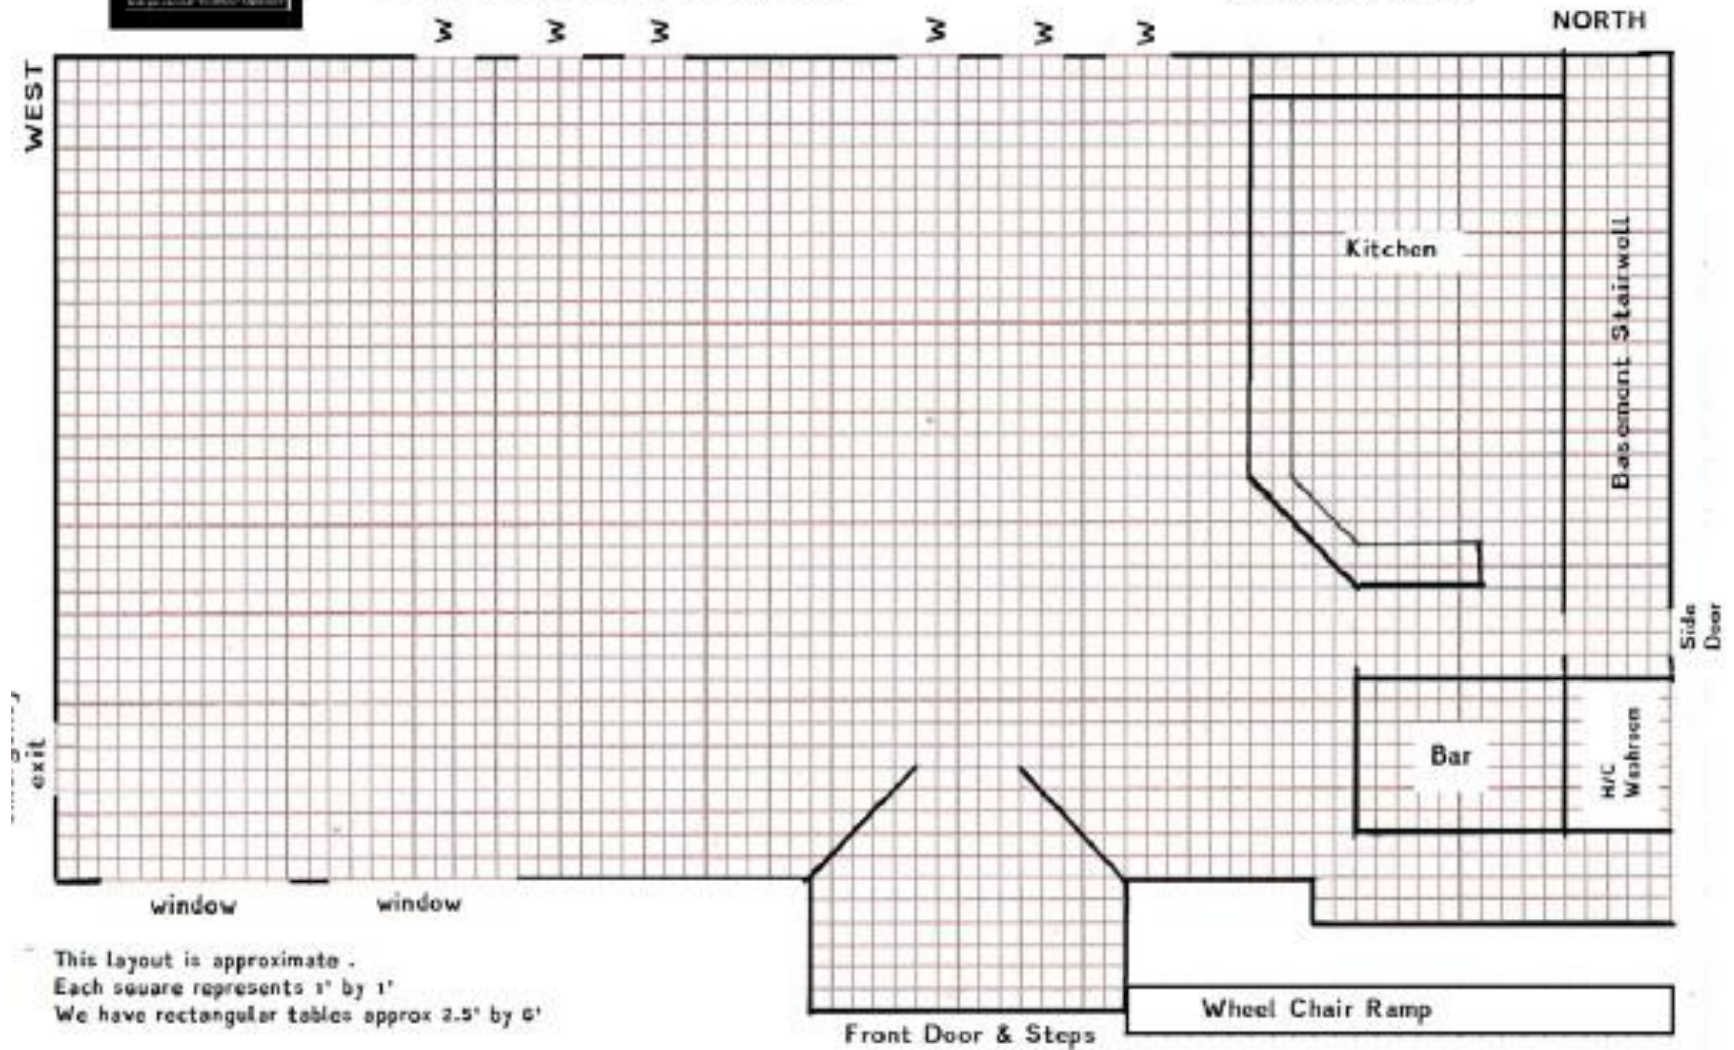

Parkland Village Community Centre
60-53222 rr 272
Spruce Grove, AB T7X 3N5

www.parklandvillagehall.com
780.298.9155

This layout is approximate.
Each square represents 1' by 1'
We have rectangular tables approx 2.5' by 6''